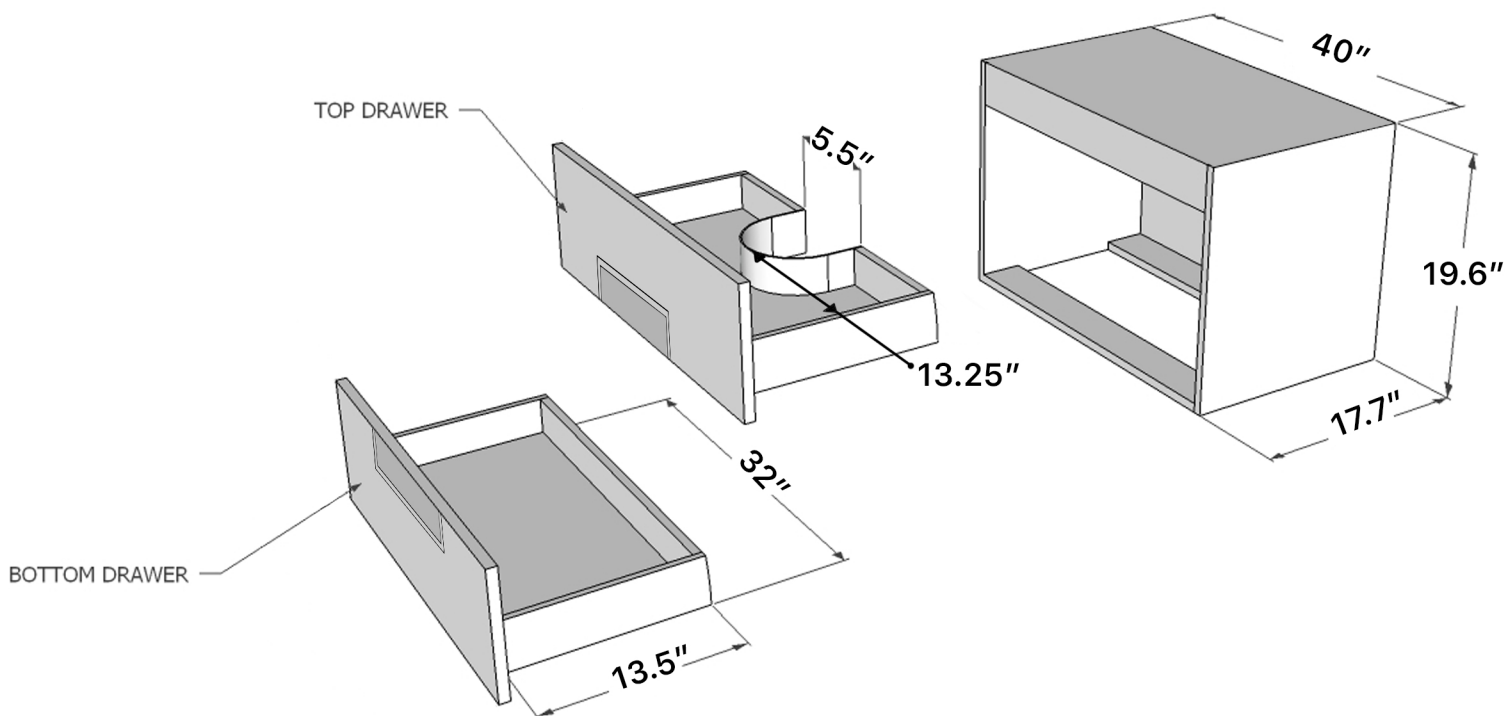

## DANYA 40

Model: Danya 40

Category: Bathroom Vanity

Material: Lacquered Wood

Dimensions:

40"(L) x 19.6"(W) x 17.7"(H)

Description: Luxury bathroom vanity with processed leather front and half-inch tempered glass top, in silver and black finish.

\*Numbers are in inches

31.5"-MEDIDA ACONSELHABEL DO CHAO AO TOPO DO LAVATORIO  
 31.5"-ADVISABLE MEASURE FROM FLOOR TO THE TOP OF BASIN  
 31.5"-MESURE CONSEILLE A PARTIR DU SOL AU LAVABO