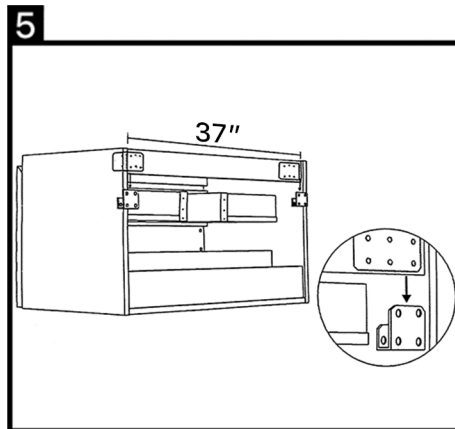

SCHEDA MONTAGGIO ASSEMBLY INSTRUCTIONS

7

ATENCAO: MÓVEL COM COURO-LIMPEZA COM PRODUTO ADEQUADO PARA COURO
ATTENTION: MOBILE WITH LEATHER-CLEANING WITH APPROPRIATE PRODUCT FOR LEATHER
ATTENTION: MOBILE EN CUIR-NETTOYAGE AVEC UN PRODUIT APPROPRIÉ POUR LE CUIR

31.5"-MEDIDA ACONSELHABEL DO CHAO AO TOPO DO LAVATORIO
31.5"-ADVISABLE MEASURE FROM FLOOR TO THE TOP OF BASIN
31.5"-MESURE CONSEILLE A PARTIR DU SOL AU LAVABO